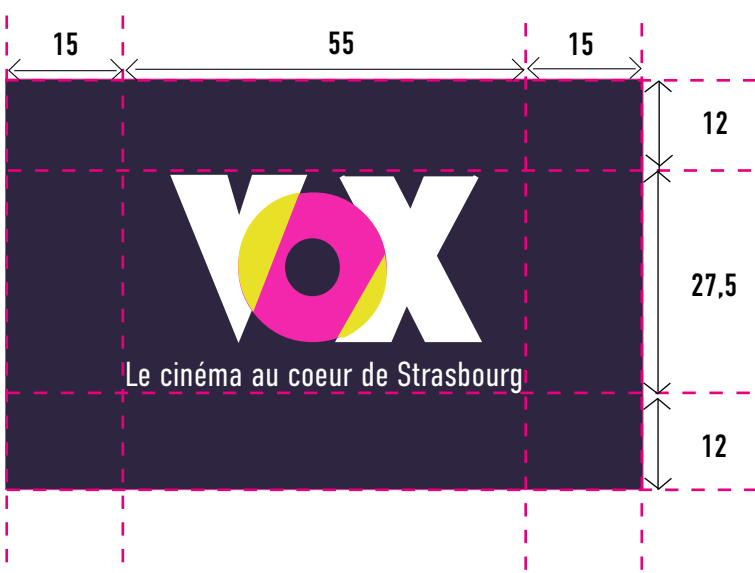

Carte de visite