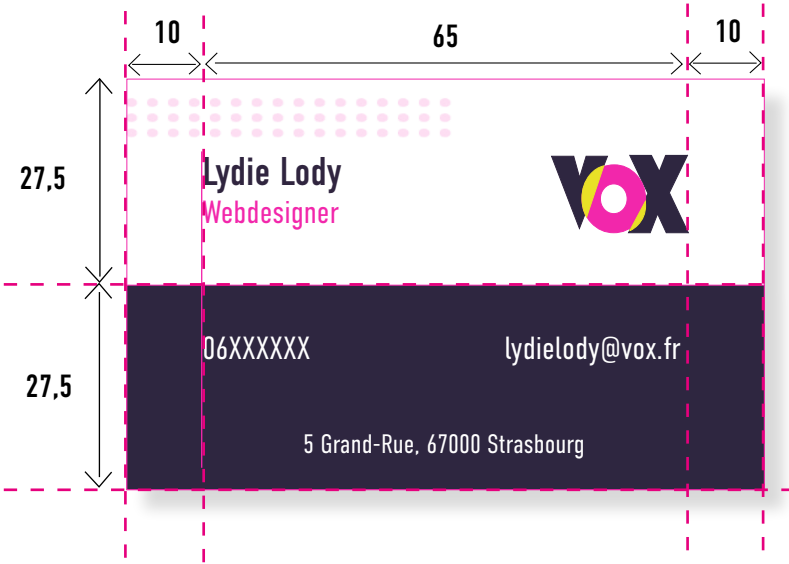

VOX

The image features the word "VOX" in a bold, white, sans-serif font. The letter "O" is replaced by a circular graphic divided into four quadrants: the top-left and bottom-right are yellow, the top-right and bottom-left are magenta, and the center is a solid dark blue circle. The entire logo is centered on a dark blue background.

PROXIMA NOVA : Pour les contenus texte

Signature de mail

Lydie Lody - Webdesigner

06XXXXXX

lydielody@vox.fr

Papier en tête

Papier en tête

Carte de visite